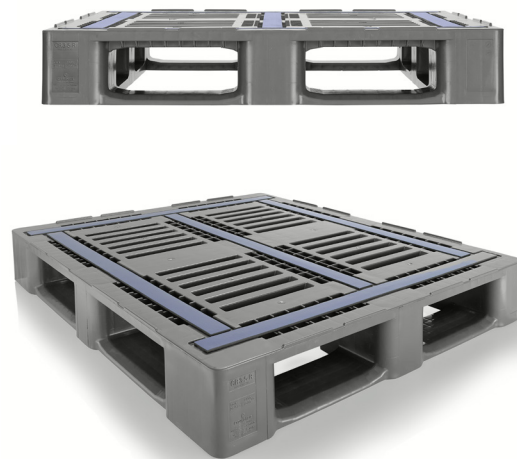

SMARTLOAD PALLET

SPEC SHEET

SMARTLOAD

info@smartload.co 021 205 0630 www.smartload.co

► TECHNICAL DATA

CR3-5
SMARTLOAD PALLET

DIMENSIONS
1200 X 1000 X 160

RIMS
5mm

MATERIAL
HDPE

► CHARACTERISTICS

The CR3 is a strong all-rounder. It is imported from Germany and has a very long life cycle, ideal for pallet pooling.

Upper Deck
Anti-slip
5mm rims

Bottom Support
5 runner or
3 runner options

STATIC 7500

DYNAMIC 1500

IN RACKING 1400

LOAD BEARING CAPACITY (KG)

BOTTOM SUPPORT
5 OR 3 RUNNERS

COLOUR:
BLUE OR
LIGHT GREY

ANTI-SLIP
METAL
RE-INFORCED

TEMP. RANGE
-30°C/+40°C